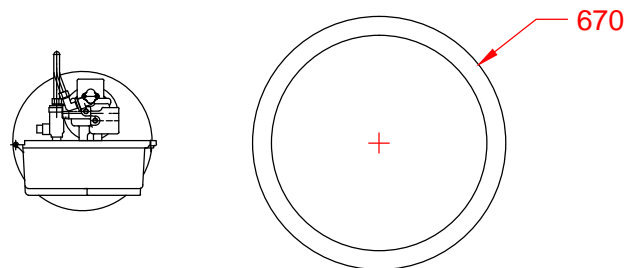

Vooraanzicht

Zijaanzicht

Bovenaanzicht

<h1>Wairtec NL</h1>		Date: 01-08-2011	Scale: 1:20
		Drawing type: ACAD	Format: A4
Projection:	Description: Waterontharder EA-DB2810W	Measurements: (mm)	
		Drawn by: Onno Zwaan	