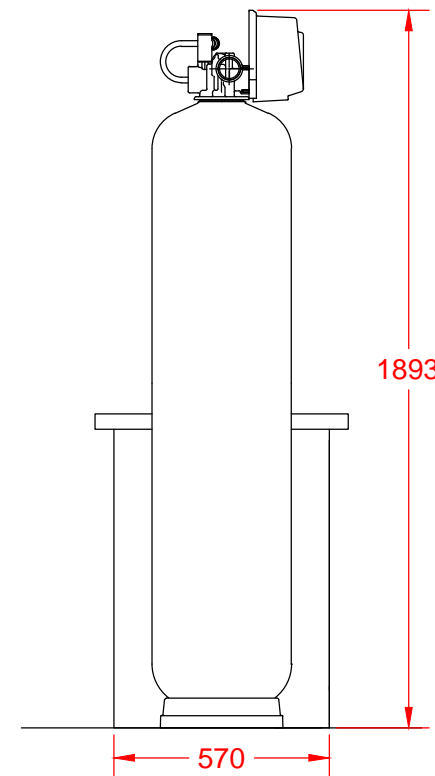

Vooraanzicht

Zijaanzicht

Bovenaanzicht

<h1>Wairtec NL</h1>		Date: 01-08-2011	Scale: 1:20
		Drawing type: ACAD	Format: A4
Projection:	Description: Waterontharder EA-DB2810W	Measurements: (mm)	
		Drawn by: Onno Zwaan	