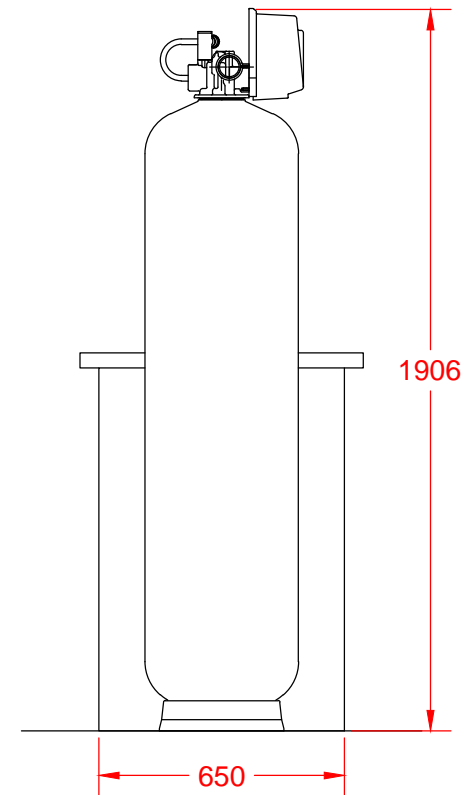

Vooraanzicht

Zijaanzicht

Bovenaanzicht

<h1>Wairtec NL</h1>		Date: 22-10-2011	Scale: 1:20
		Drawing type: ACAD	Format: A4
Projection:	Description: Waterontharder EA-DB2815W	Measurements: (mm)	
		Drawn by: Onno Zwaan	