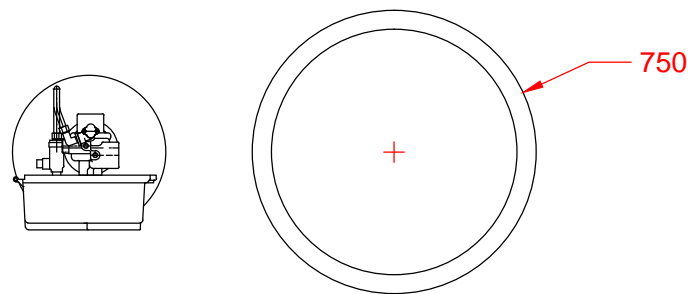

Vooraanzicht

Zijaanzicht

Bovenaanzicht

<h1>Wairtec NL</h1>		Date: 22-10-2011	Scale: 1:20
		Drawing type: ACAD	Format: A4
Projection:	Description: Waterontharder EA-DB2815W	Measurements: (mm)	
		Drawn by: Onno Zwaan	