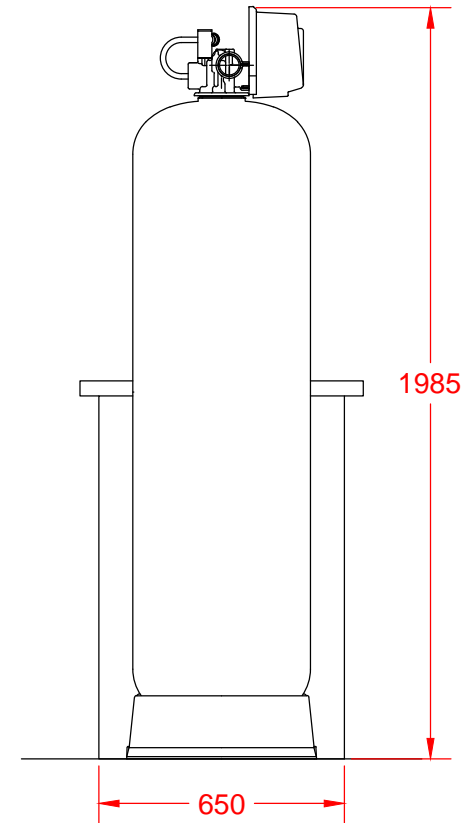

Vooraanzicht

Zijaanzicht

Bovenaanzicht

<h1>Wairtec NL</h1>		Date: 22-10-2011	Scale: 1:20
		Drawing type: ACAD	Format: A4
Projection:	Description: Waterontharder EA-DB2820W	Measurements: (mm)	
		Drawn by: Onno Zwaan	