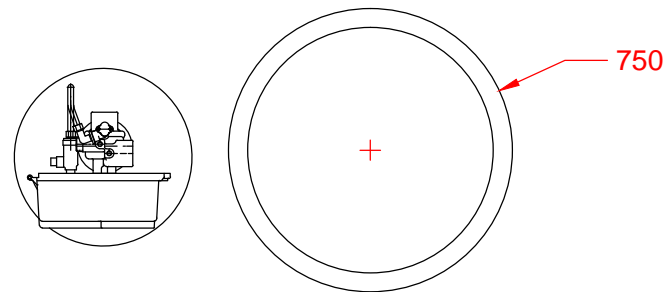

Vooraanzicht

Zijaanzicht

Bovenaanzicht

<h1>Wairtec NL</h1>		Date: 22-10-2011	Scale: 1:20
		Drawing type: ACAD	Format: A4
Projection:	Description: Waterontharder EA-DB2820W	Measurements: (mm)	
		Drawn by: Onno Zwaan	