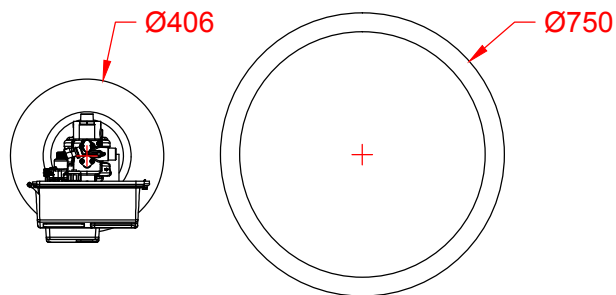

Vooraanzicht

Zijaanzicht

Bovenaanzicht

<h1>Wairtec NL</h1>		Date: 08-08-2016	Scale: 1:20
		Drawing type: ACAD	Format: A4
Projection:	Description: Waterontharder EA-DB2910W	Measurements: (mm)	
		Drawn by: Onno Zwaan	