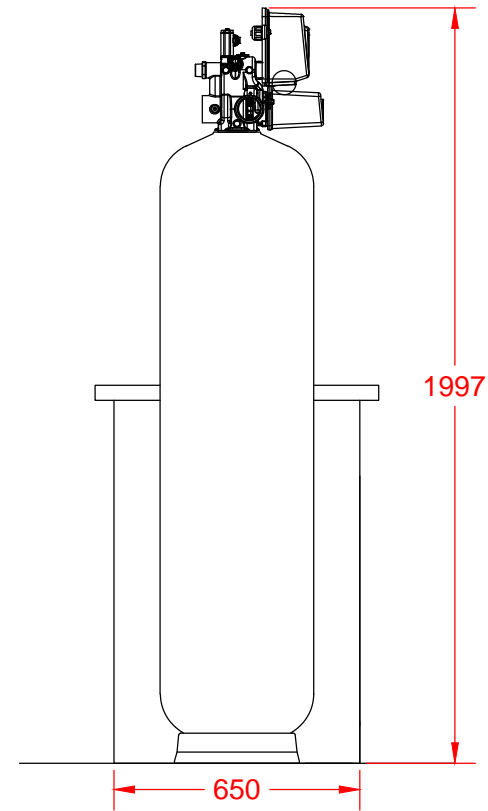

Vooraanzicht

Zijaanzicht

Bovenaanzicht

<h1>Wairtec NL</h1>		Date: 08-08-2016	Scale: 1:20
		Drawing type: ACAD	Format: A4
Projection:	Description: Waterontharder EA-DB2910W	Measurements: (mm)	
		Drawn by: Onno Zwaan	