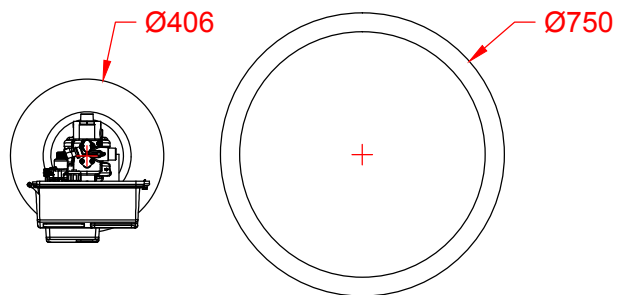

Vooraanzicht

Zijaanzicht

Bovenaanzicht

<h1>Wairtec NL</h1>		Date: 08-08-2011	Scale: 1:20
		Drawing type: ACAD	Format: A4
Projection:	Description: Waterontharder EA-DB2915W	Measurements: (mm)	
		Drawn by: Onno Zwaan	