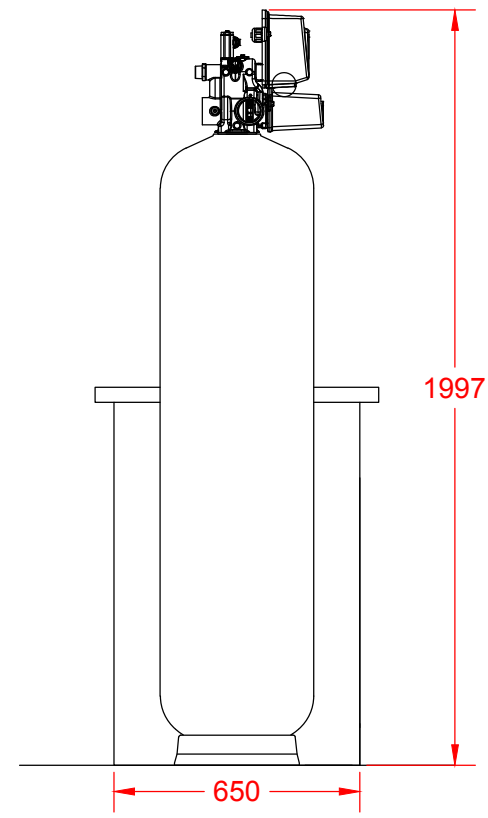

Vooraanzicht

Zijaanzicht

Bovenaanzicht

<h1>Wairtec NL</h1>		Date: 08-08-2011	Scale: 1:20
		Drawing type: ACAD	Format: A4
Projection:	Description: Waterontharder EA-DB2915W	Measurements: (mm)	
		Drawn by: Onno Zwaan	