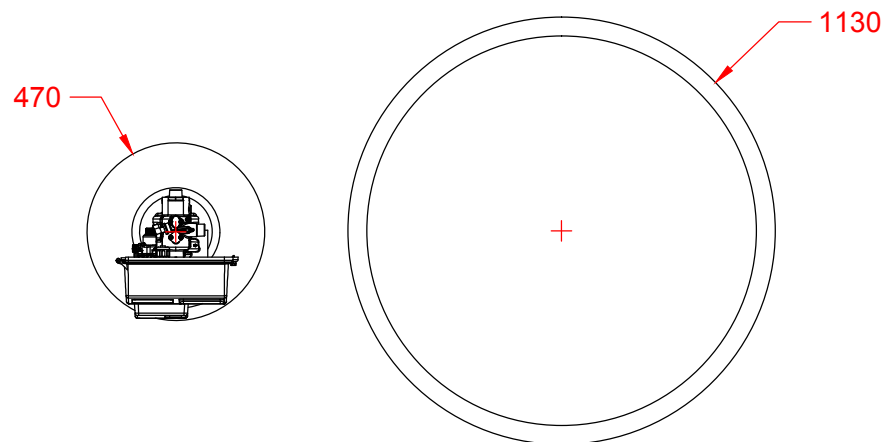

Vooraanzicht

Zijaanzicht

Bovenaanzicht

<h1>Wairtec NL</h1>		Date: 08-08-2011	Scale: 1:20
		Drawing type: ACAD	Format: A4
Projection:	Description: Waterontharder EA-DB2920W	Measurements: (mm)	
		Drawn by: Onno Zwaan	