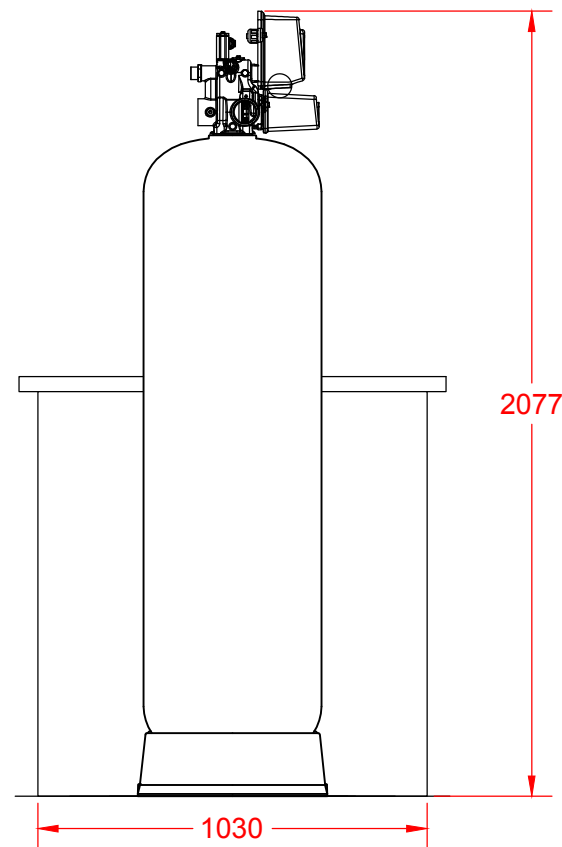

Vooraanzicht

Zijaanzicht

Bovenaanzicht

<h1>Wairtec NL</h1>		Date: 08-08-2011	Scale: 1:20
		Drawing type: ACAD	Format: A4
Projection:	Description: Waterontharder EA-DB2920W	Measurements: (mm)	
		Drawn by: Onno Zwaan	