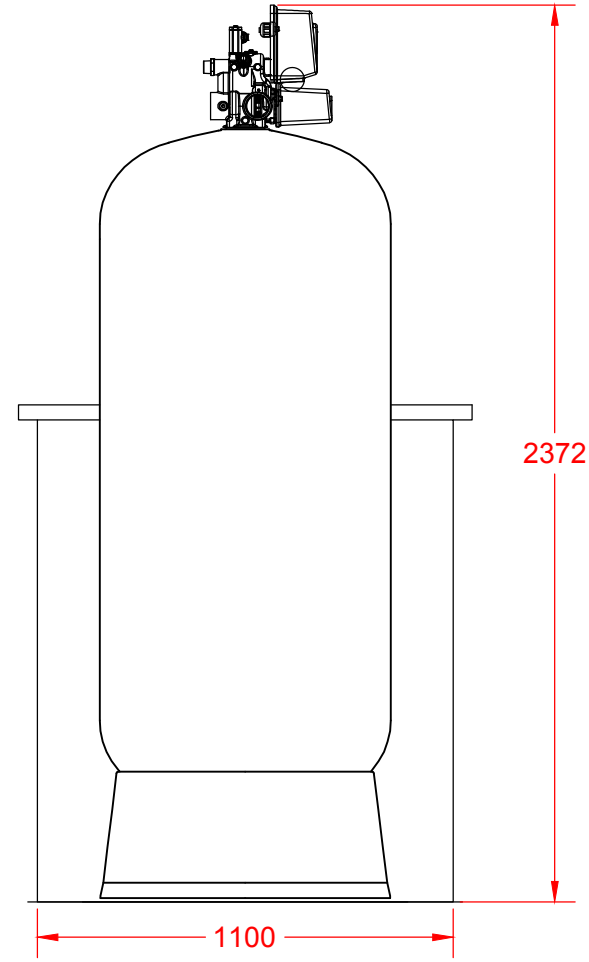

Vooraanzicht

Zijaanzicht

<h1>Wairtec NL</h1>		Date: 08-08-2011	Scale: 1:20
		Drawing type: ACAD	Format: A4
Projection:	Description: Waterontharder EA-DB2940W	Measurements: (mm)	
		Drawn by: Onno Zwaan	