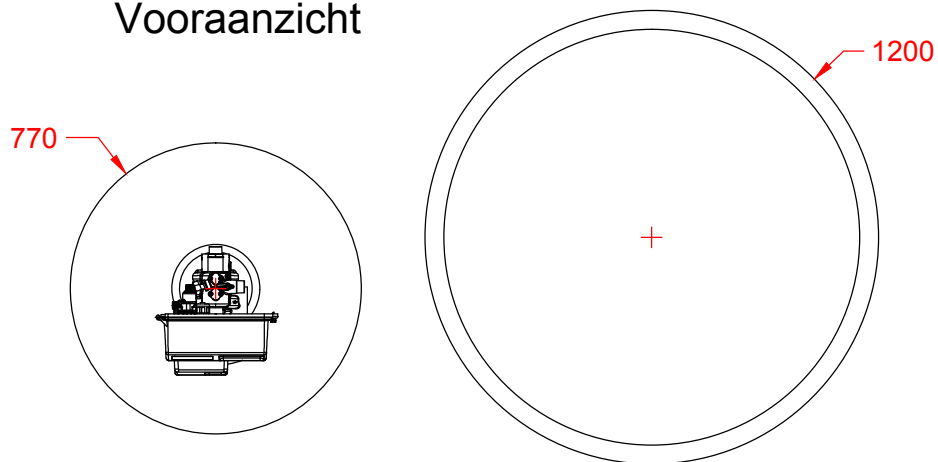

Vooraanzicht

Zijaanzicht

<h1>Wairtec NL</h1>		Date: 08-08-2011	Scale: 1:20
		Drawing type: ACAD	Format: A4
Projection:	Description: Waterontharder EA-DB2940W	Measurements: (mm)	
		Drawn by: Onno Zwaan	