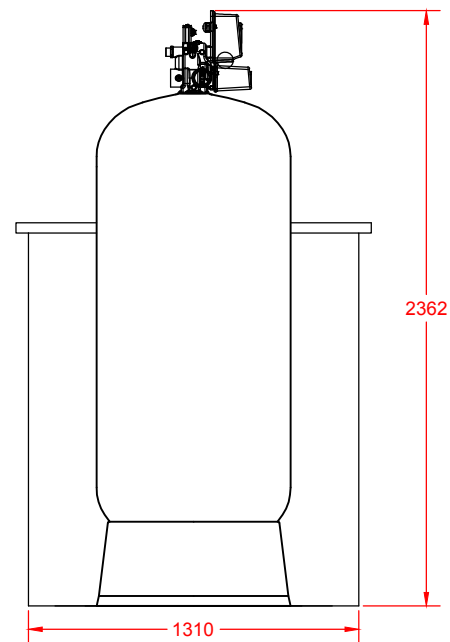

Vooraanzicht

Zijaanzicht

Bovenaanzicht

<h1 style="color: #4F81BD;">Wairtec NL</h1>		Date: 08-08-2011	Scale: 1:30
		Drawing type: ACAD	Format: A4
Projection:	Description: Waterontharder EA-DB2950W	Measurements: (mm)	
		Drawn by: Onno Zwaan	