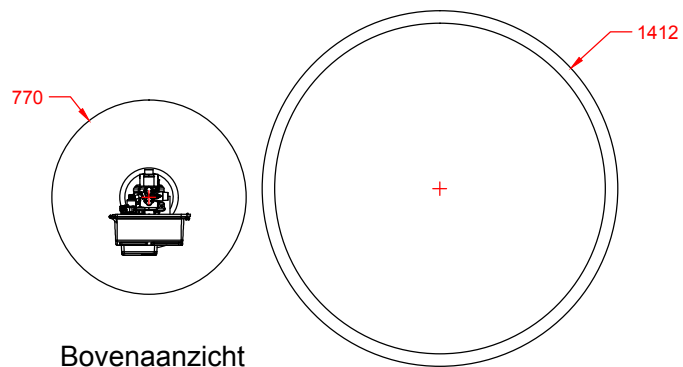

Vooraanzicht

Zijaanzicht

Bovenaanzicht

<h1 style="color: #4F81BD;">Wairtec NL</h1>		Date: 08-08-2011	Scale: 1:30
		Drawing type: ACAD	Format: A4
Projection:	Description: Waterontharder EA-DB2950W	Measurements: (mm)	
		Drawn by: Onno Zwaan	