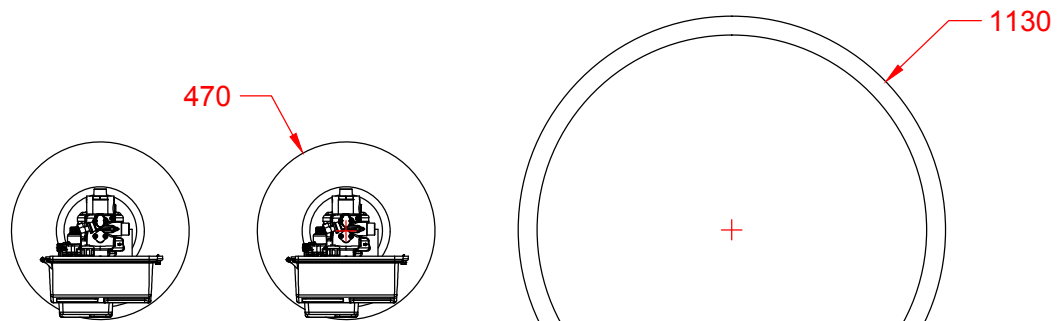

Vooraanzicht

Zijaanzicht

Bovenaanzicht

<h1>Wairtec NL</h1>		Date: 08-08-2011	Scale: 1:20
		Drawing type: ACAD	Format: A4
Projection:	Description: Waterontharder EA-DP2920W	Measurements: (mm)	
		Drawn by: Onno Zwaan	