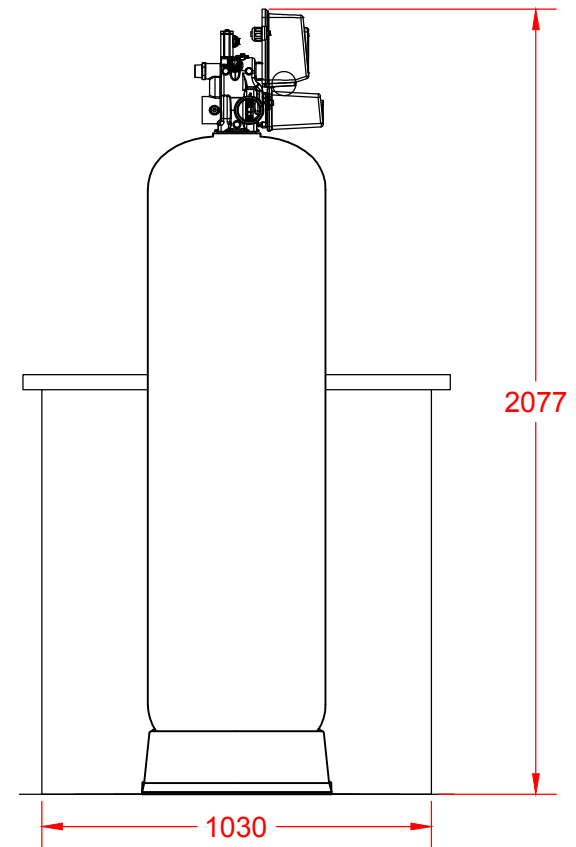

Vooraanzicht

Zijaanzicht

Bovenaanzicht

<h1>Wairtec NL</h1>		Date: 08-08-2011	Scale: 1:20
		Drawing type: ACAD	Format: A4
Projection:	Description: Waterontharder EA-DP2920W	Measurements: (mm)	
		Drawn by: Onno Zwaan	