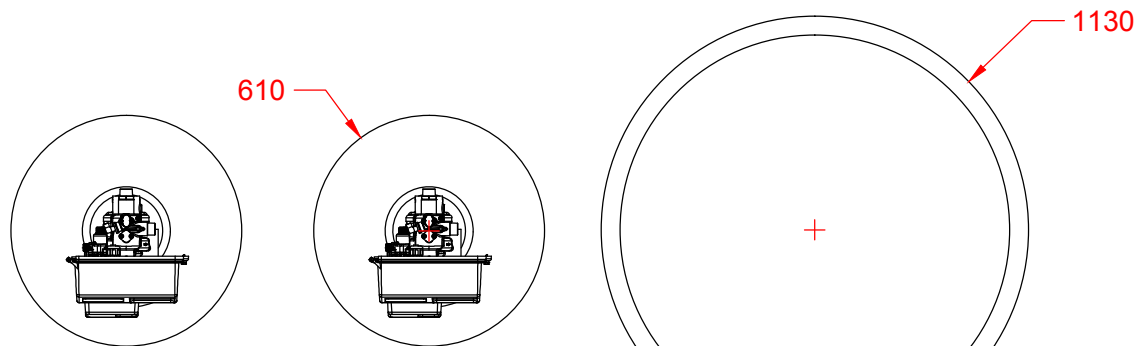

Vooraanzicht

Zijaanzicht

Bovenaanzicht

<h1>Wairtec NL</h1>		Date: 08-08-2011	Scale: 1:20
		Drawing type: ACAD	Format: A4
Projection:	Description: Waterontharder EA-DP2930W	Measurements: (mm)	
		Drawn by: Onno Zwaan	