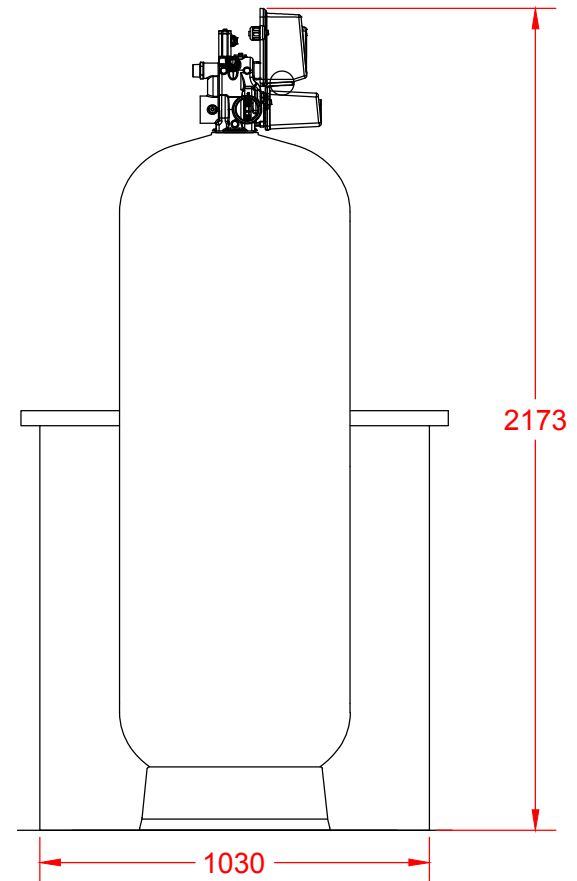

Vooraanzicht

Zijaanzicht

Bovenaanzicht

<h1>Wairtec NL</h1>		Date: 08-08-2011	Scale: 1:20
		Drawing type: ACAD	Format: A4
Projection:	Description: Waterontharder EA-DP2930W	Measurements: (mm)	
		Drawn by: Onno Zwaan	