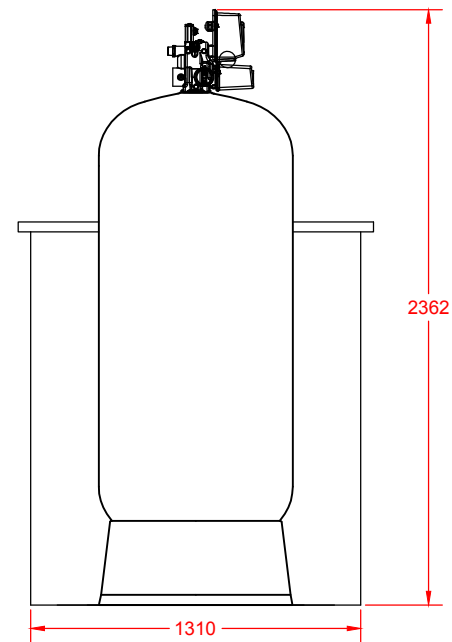

Vooraanzicht

Zijaanzicht

Bovenaanzicht

<h1>Wairtec NL</h1>		Date: 08-08-2011	Scale: 1:30
		Drawing type: ACAD	Format: A4
Projection:	Description: Waterontharder EA-DP2950W	Measurements: (mm)	
		Drawn by: Onno Zwaan	