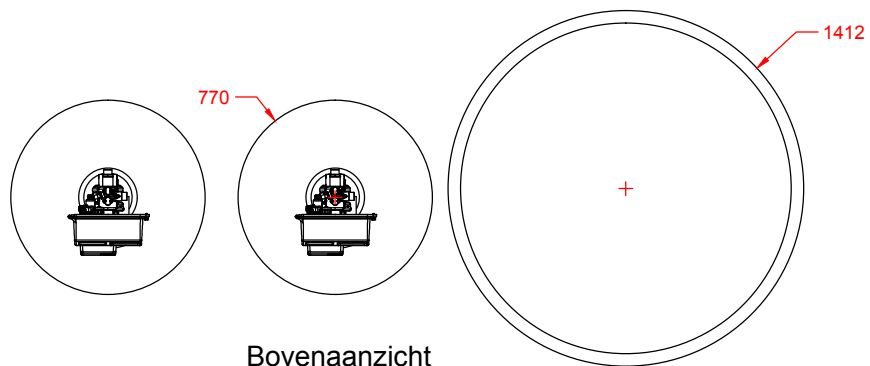

Vooraanzicht

Zijaanzicht

Bovenaanzicht

<h1>Wairtec NL</h1>		Date: 08-08-2011	Scale: 1:30
		Drawing type: ACAD	Format: A4
Projection:	Description: Waterontharder EA-DP2950W	Measurements: (mm)	
		Drawn by: Onno Zwaan	