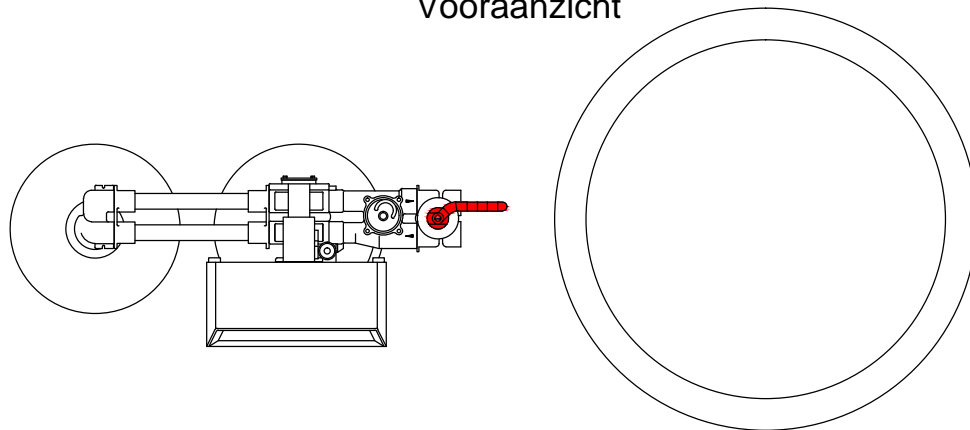

Vooranzicht

Zijaanzicht

Bovenaanzicht

<h1 style="color: #4F81BD;">Wairtec NL</h1>		Date: 10-06-2011	Scale: 1:12
		Drawing type: ACAD	Format: A4
Projection:	Description: Waterontharder EA-DP940W	Measurements: (mm)	
		Drawn by: Onno Zwaan	