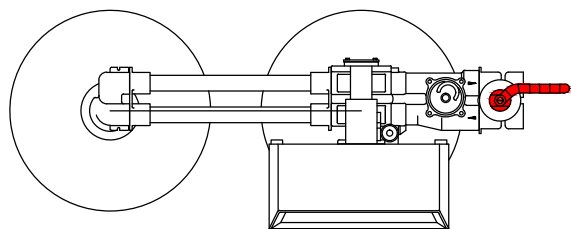

Vooraanzicht

Zijaanzicht

Bovenaanzicht

<h1>Wairtec NL</h1>		Date: 10-06-2011	Scale: 1:12
		Drawing type: ACAD	Format: A4
Projection:	Description: Waterontharder EA-DP960W	Measurements: (mm)	
		Drawn by: Onno Zwaan	