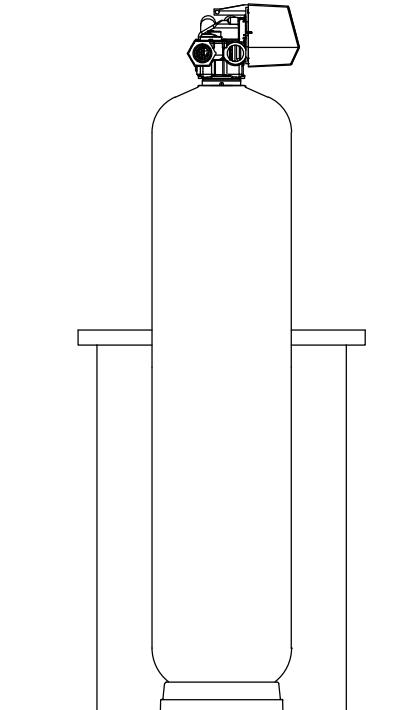

Vooraanzicht

Zijaanzicht

Bovenaanzicht

<h1>Wairtec NL</h1>		Date: 01-08-2011	Scale: 1:20
		Drawing type: ACAD	Format: A4
Projection:	Description: Waterontharder EA-DP9510W	Measurements: (mm)	
		Drawn by: Onno Zwaan	